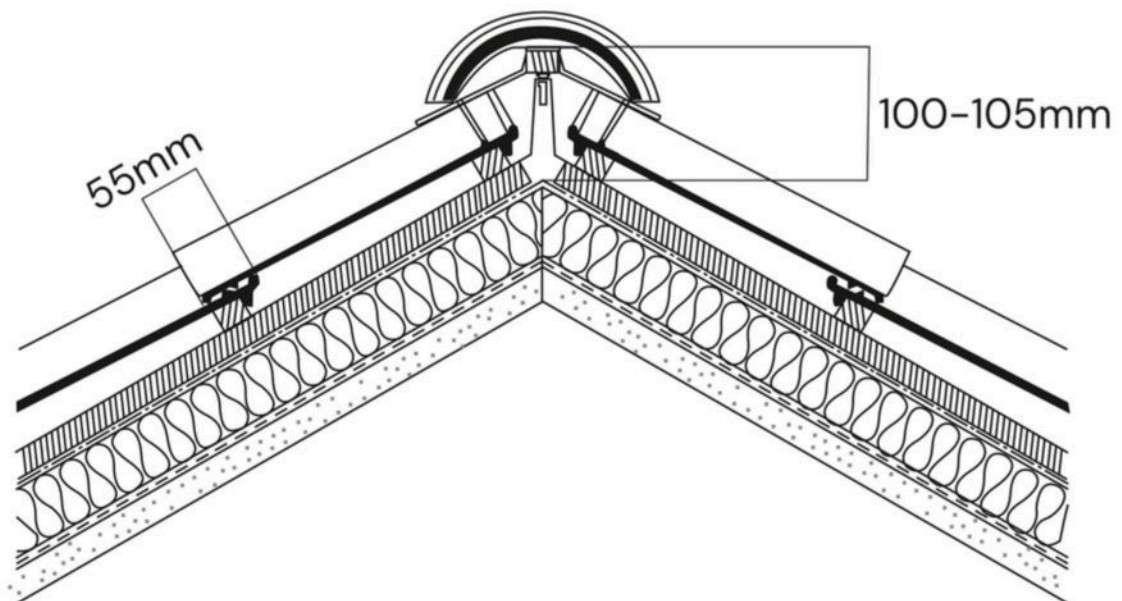

Application Method

Eave Line

Ridge Line