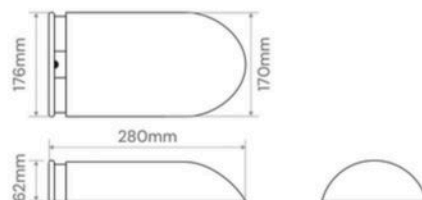

Minimum
Slope 30°

Easy to
install

Elbano Series

Easy to install

Length	400mm
Width	300mm
Weight:	2.400 kg/piece
Units/sq.m.	10.8 pieces
Weight/sq.m.	25.920 kg
Visible Length after overlapping	345mm
Visible Width after overlapping	265mm
Minimum Slope	30°

Ridge

Dimension: 280x180mm
Weight: 1.800kg/piece
Units/rft.: 1.28 pieces

Hip Starter

Dimension: 280x170mm
Weight: 1.600 kg/piece

3 Ways

Weight: 2.750 kg/piece

Application Method

Eave Line