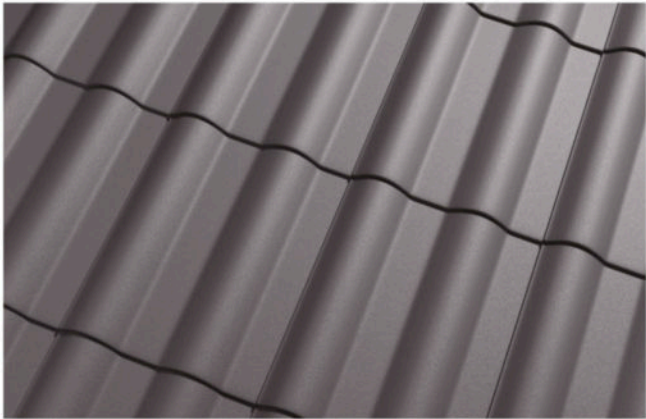

Available Colours

Terracotta

Antique Red

Coffee

Fabulous Shades That Empower Ambiance

Our roof tiles come in six beautifully crafted shades that elevate the look of any space. Designed for lasting performance and timeless appeal, each color enhances architectural aesthetics while offering strength, durability and a premium finish to your rooftops.

Dove Grey

Steel Grey

Blue

Sublime Design

We offer you the sensational new design in roof tiles that brings a stunning charm to your roof.

Accessories

Precise & accurate design
for great performance

Our roof tiles are supported by three precisely crafted accessories that ensure a perfect fit, prevent water penetration, and help maintain a cooler indoor atmosphere. These accessories enhance durability, improve functionality, and complete the roofing system with smart, seamless performance,