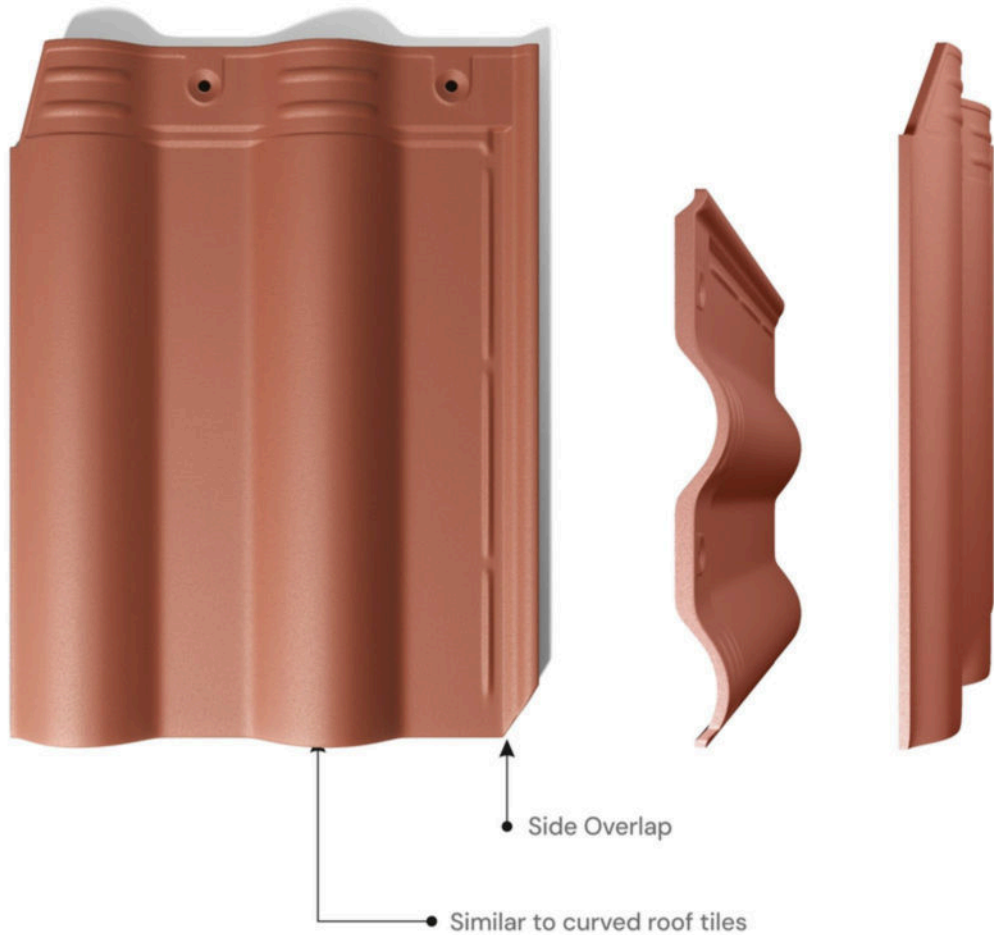

Minimum
Slope 30°

Easy to
install

Elbano Series

Easy to install

Length	400mm
Width	300mm
Weight:	2.400 kg/piece
Units/sq.m.	10.8 pieces
Weight/sq.m.	25.920 kg
Visible Length after overlapping	345mm
Visible Width after overlapping	265mm
Minimum Slope	30°