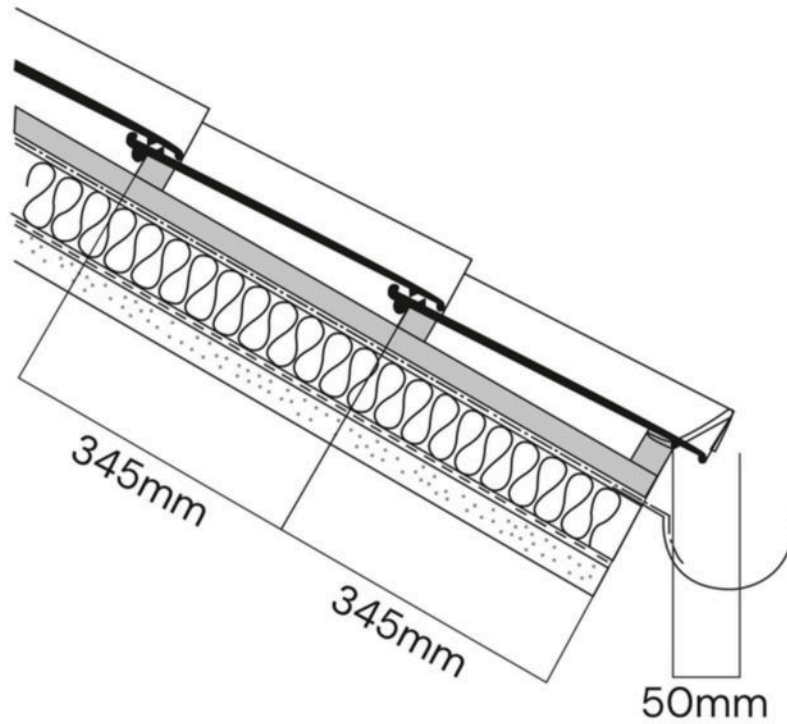

Minimum
Slope 30°

Easy to
install

Elbano Series

Easy to install

Length	400mm
Width	300mm
Weight:	2.400 kg/piece
Units/sq.m.	10.8 pieces
Weight/sq.m.	25.920 kg
Visible Length after overlapping	345mm
Visible Width after overlapping	265mm
Minimum Slope	30°

Ridge

Dimension: 280x180mm
Weight: 1.800kg/piece
Units/rft.: 1.28 pieces

Hip Starter

Dimension: 280x170mm
Weight: 1.600 kg/piece

3 Ways

Weight: 2.750 kg/piece

Application Method

Eave Line