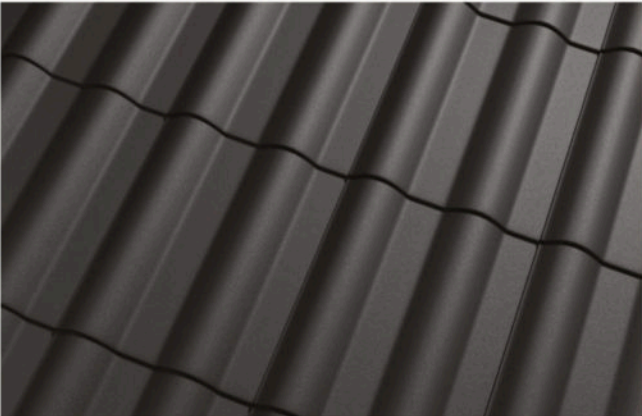

Available Colours

Terracotta

Antique Red

Coffee

Fabulous Shades That Empower Ambiance

Our roof tiles come in six beautifully crafted shades that elevate the look of any space. Designed for lasting performance and timeless appeal, each color enhances architectural aesthetics while offering strength, durability and a premium finish to your rooftops.

Dove Grey

Steel Grey

Blue

Sublime Design

We offer you the sensational new design in roof tiles that brings a stunning charm to your roof.

Accessories

Precise & accurate design
for great performance

Our roof tiles are supported by three precisely crafted accessories that ensure a perfect fit, prevent water penetration, and help maintain a cooler indoor atmosphere. These accessories enhance durability, improve functionality, and complete the roofing system with smart, seamless performance,