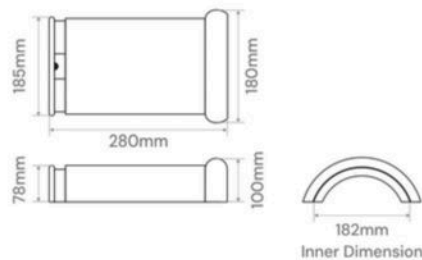

Minimum
Slope 30°

Easy to
install

Elbano Series

Easy to install

Length	400mm
Width	300mm
Weight:	2.400 kg/piece
Units/sq.m.	10.8 pieces
Weight/sq.m.	25.920 kg
Visible Length after overlapping	345mm
Visible Width after overlapping	265mm
Minimum Slope	30°

Ridge

Dimension: 280x180mm
Weight: 1.800kg/piece
Units/rft.: 1.28 pieces

Hip Starter

Dimension: 280x170mm
Weight: 1.600 kg/piece

3 Ways

Weight: 2.750 kg/piece

Application Method

Eave Line