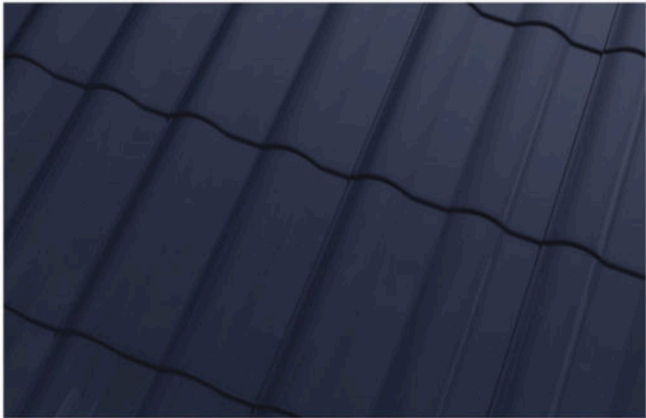

Fabulous Shades That Empower Ambiance

Our roof tiles come in six beautifully crafted shades that elevate the look of any space. Designed for lasting performance and timeless appeal, each color enhances architectural aesthetics while offering strength, durability and a premium finish to your rooftops.

Blue