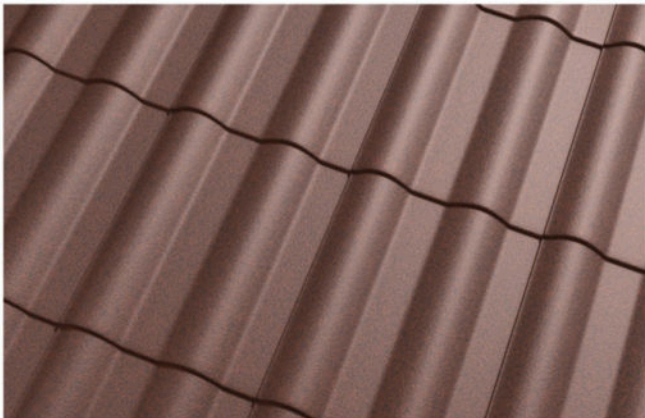

Minimum
Slope 30°

Easy to
install

Elbano Series

Easy to install

Length	400mm
Width	300mm
Weight:	2.400 kg/piece
Units/sq.m.	10.8 pieces
Weight/sq.m.	25.920 kg
Visible Length after overlapping	345mm
Visible Width after overlapping	265mm
Minimum Slope	30°

Available Colours

Terracotta

Antique Red

Coffee

Fabulous Shades That Empower Ambiance

Our roof tiles come in six beautifully crafted shades that elevate the look of any space. Designed for lasting performance and timeless appeal, each color enhances architectural aesthetics while offering strength, durability and a premium finish to your rooftops.